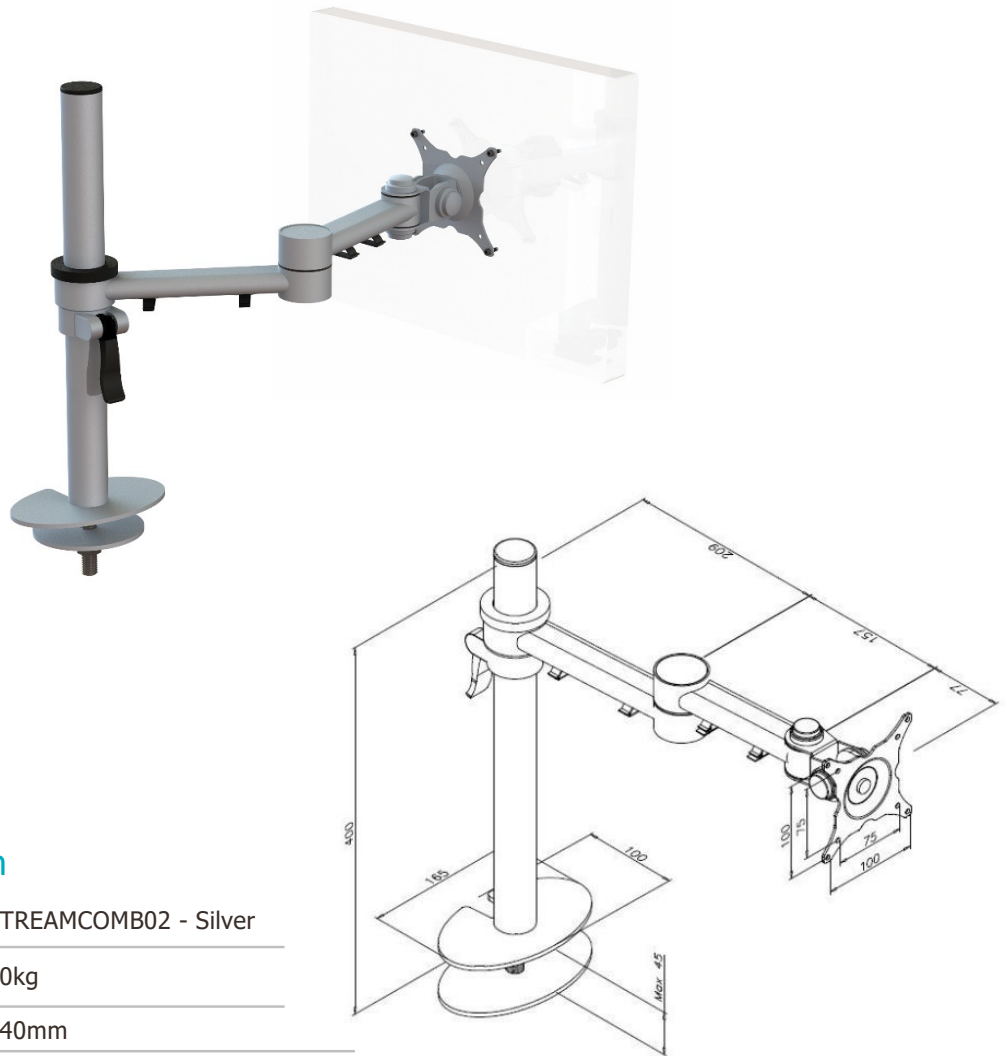

Stream dual beam arm – through-desk

Product Specification

Product code	STREAMCOMB02 - Silver
Weight capacity	20kg
Max forward extension	440mm
VESA	75mm & 100mm VESA compliant
Maximum Screen Size	36"
Movement	Height adjustment, tilt, swivel, rotation and reach
Height adjustment	Max height adjustment 275mm
Tilt	85 degrees up / 85 degrees down (170 degrees total)

Additional Information

2 beam manual height adjustable with M16 through-desk fixing

Cable management

Colour options available:

Silver – STREAMCOMB02 - RAL code 9006

White – STREAMCOMB02W - RAL code 9010

Black – STREAMCOMB02B - RAL code 9005